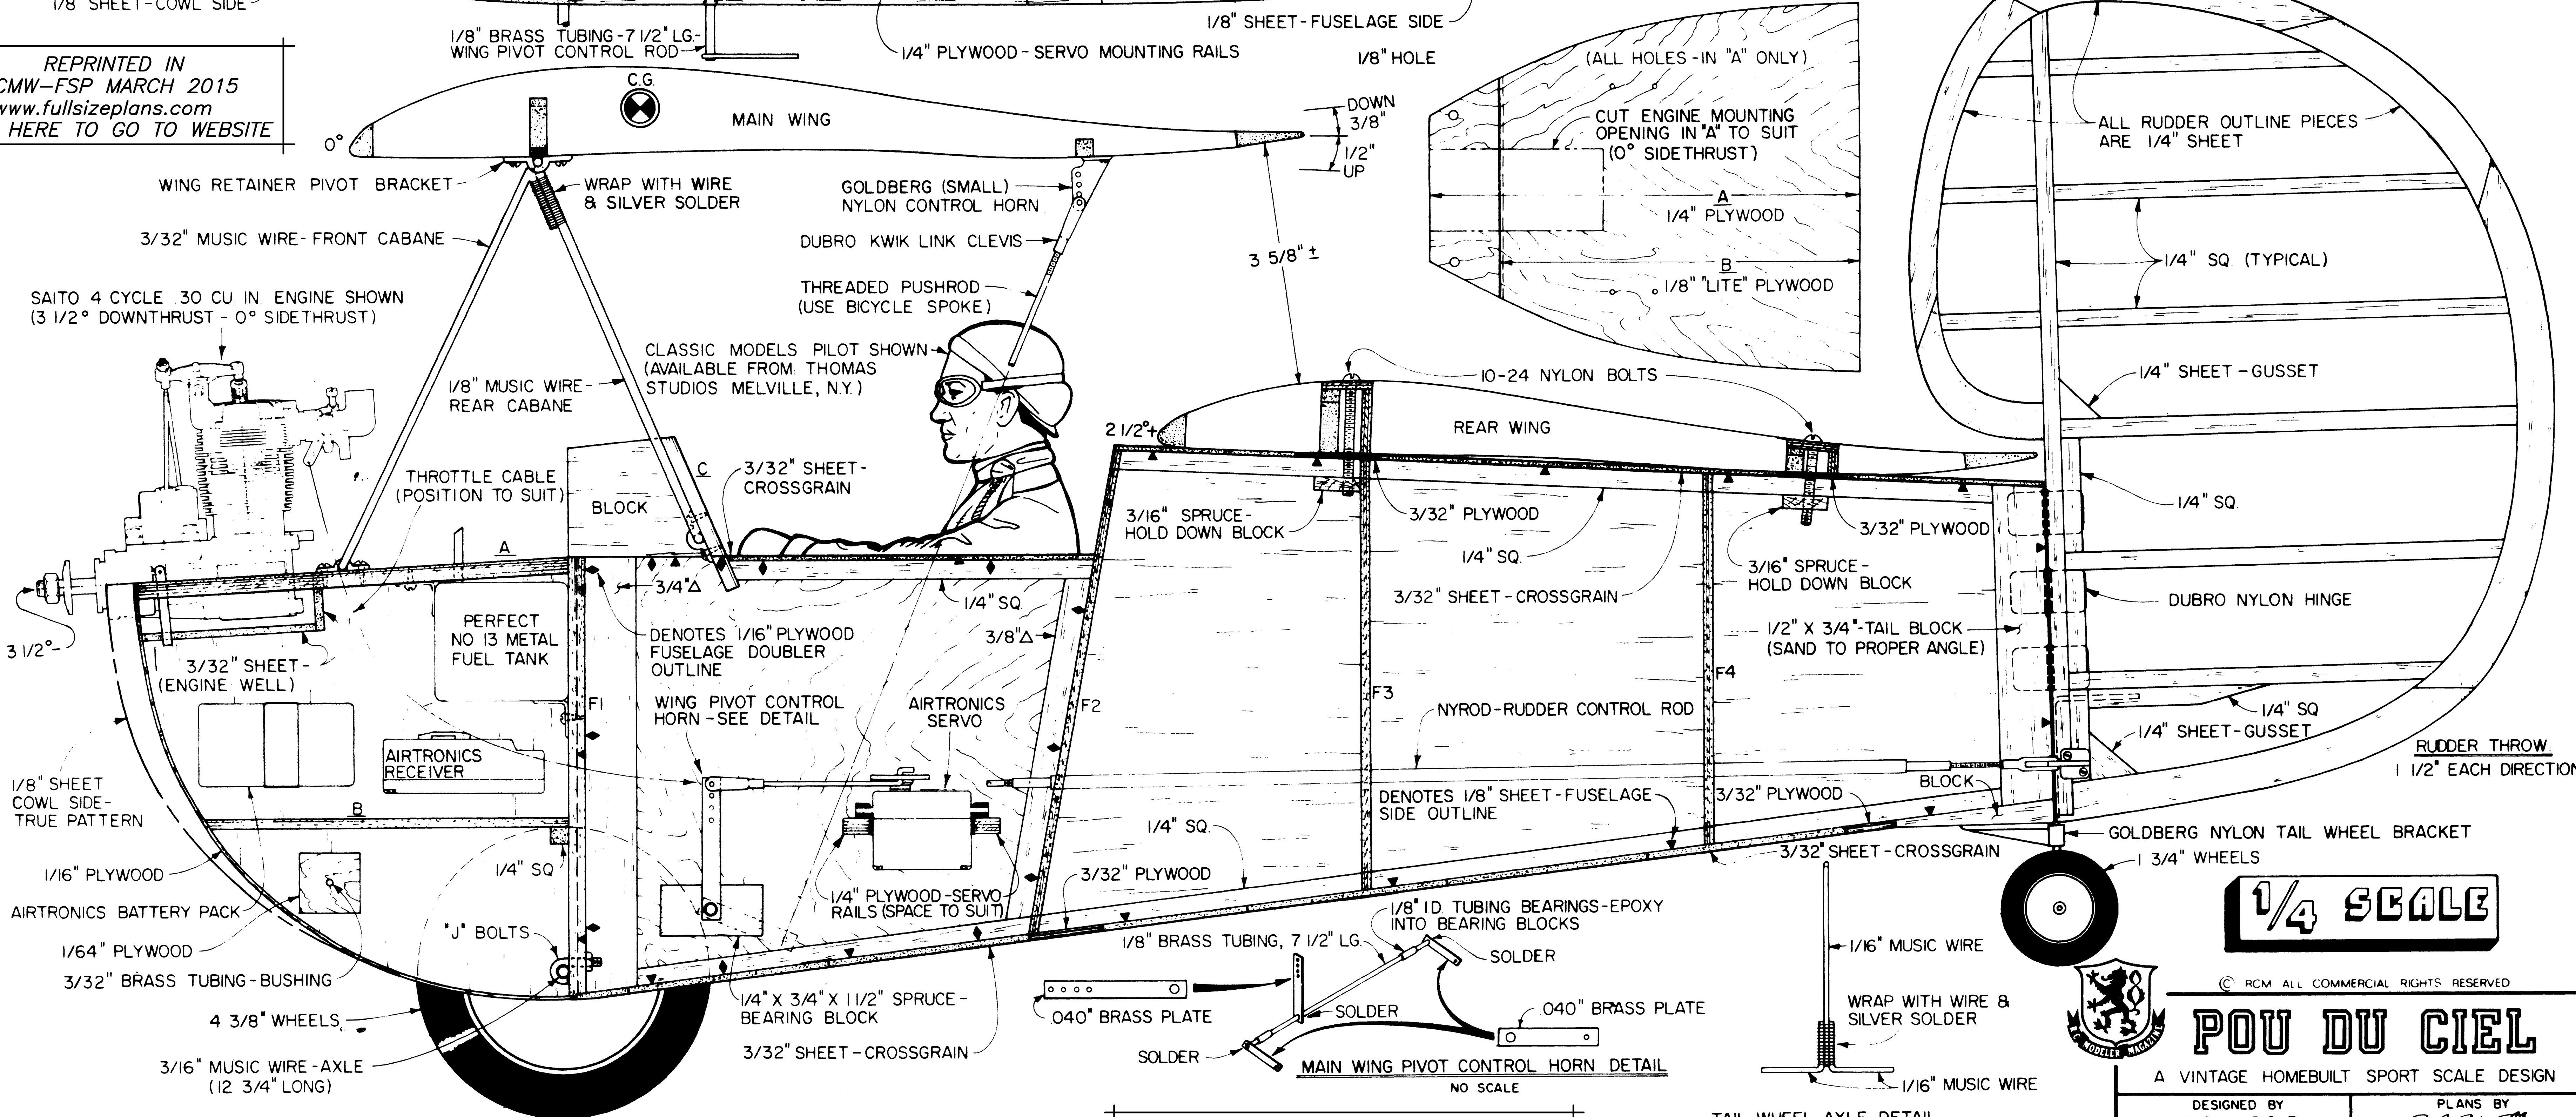

REPRINTED IN
RCMW-FSP MARCH 2015
www.fullsizeplans.com
CLICK HERE TO GO TO WEBSITE